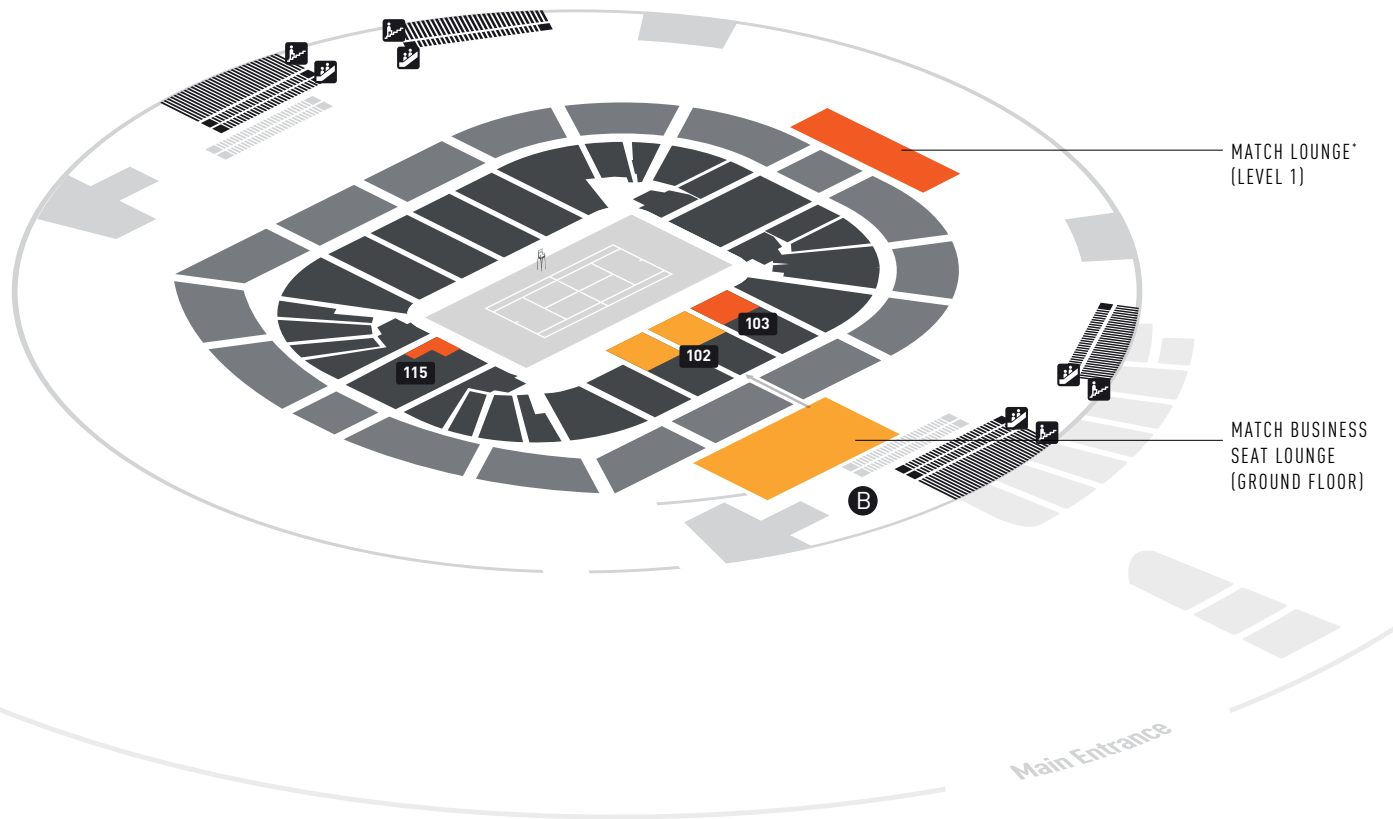

# SEATING LOCATION

LEVEL 1

KEY

- MATCH Business Seat
- MATCH Lounge

## MATCH BUSINESS SEAT

Packages include the best available seats in the arena with a perfect courtside view. The seats are directly accessible from the hospitality lounge.

## MATCH LOUNGE

Packages include prime seats in the Lower Bowl either behind the baseline or alongside the court.

\* Drawings and diagrams with regards to the lounge section are approximate depictions and should not be considered definitive. Final location assignments will take place closer to the Barclays ATP World Tour Finals.